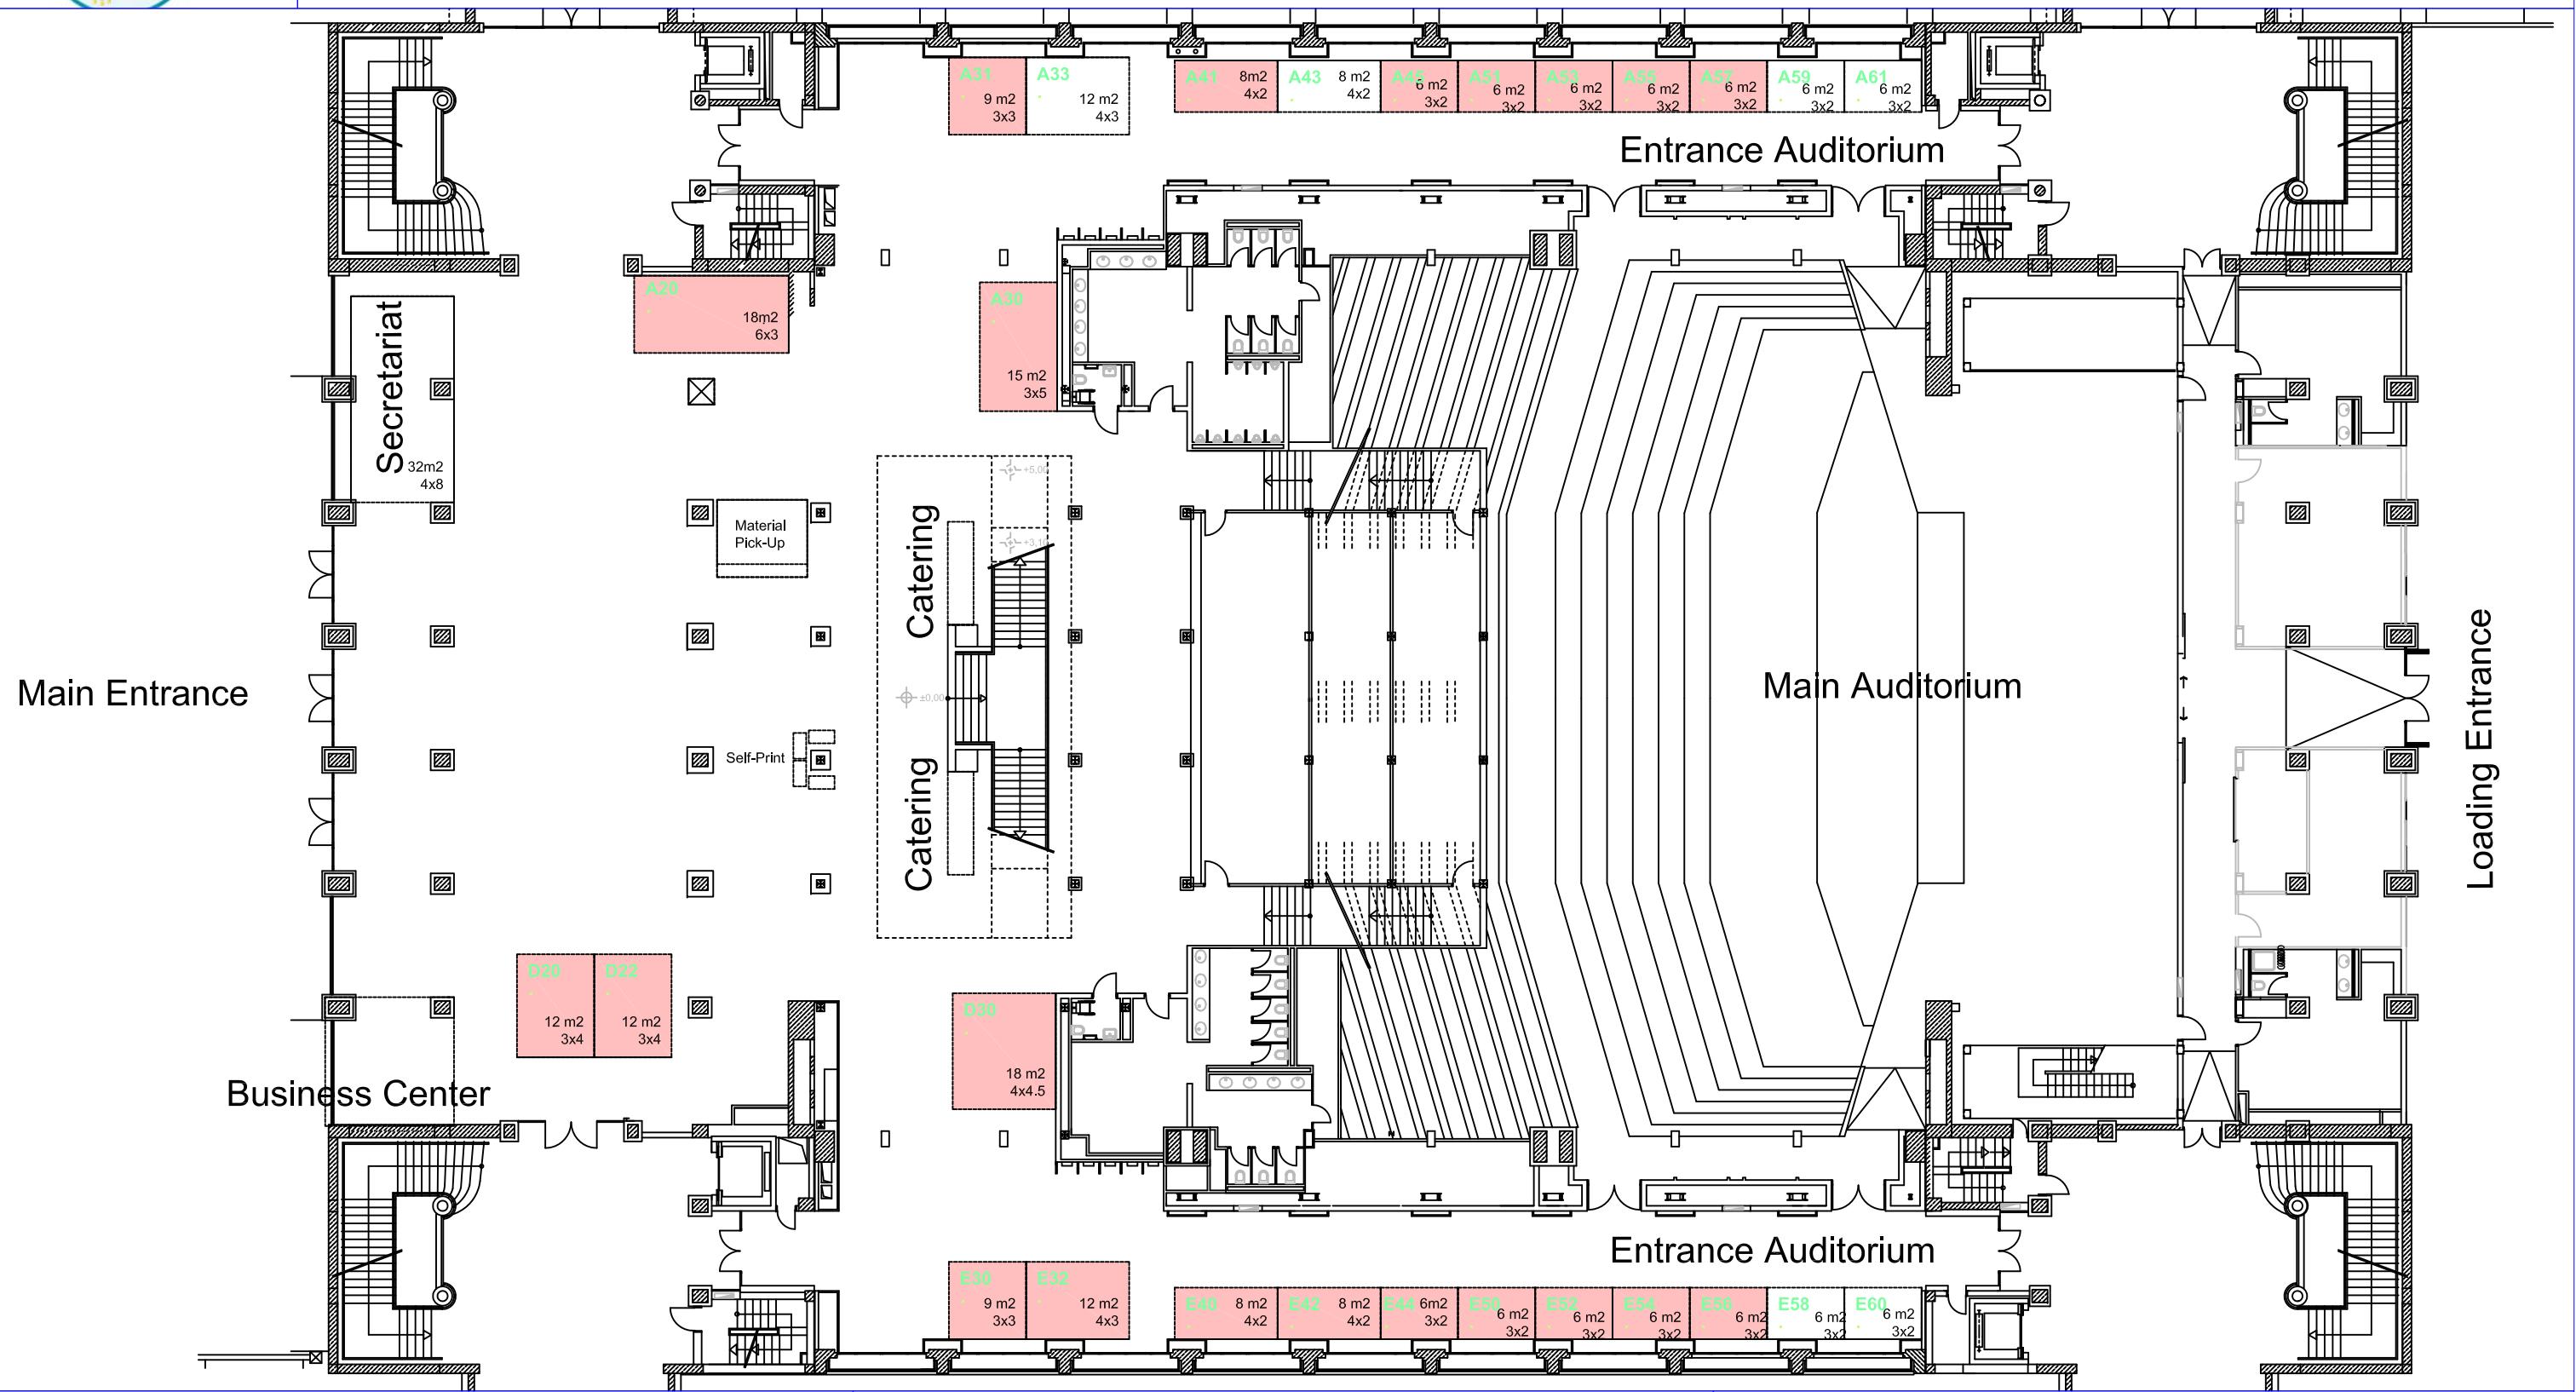

The 7th World Congress of the World Sleep Federation

31 October - 3 November 2015, Istanbul, Turkey

Legend

- - - - Open sides - max 1/3 of the stand sides along corridors can be closed with elements of more than 1.50m height
- Closed sides - walls to be built by the exhibitor, the organiser does not supply any stand construction - space only

- Stand sold
- Stand reserved