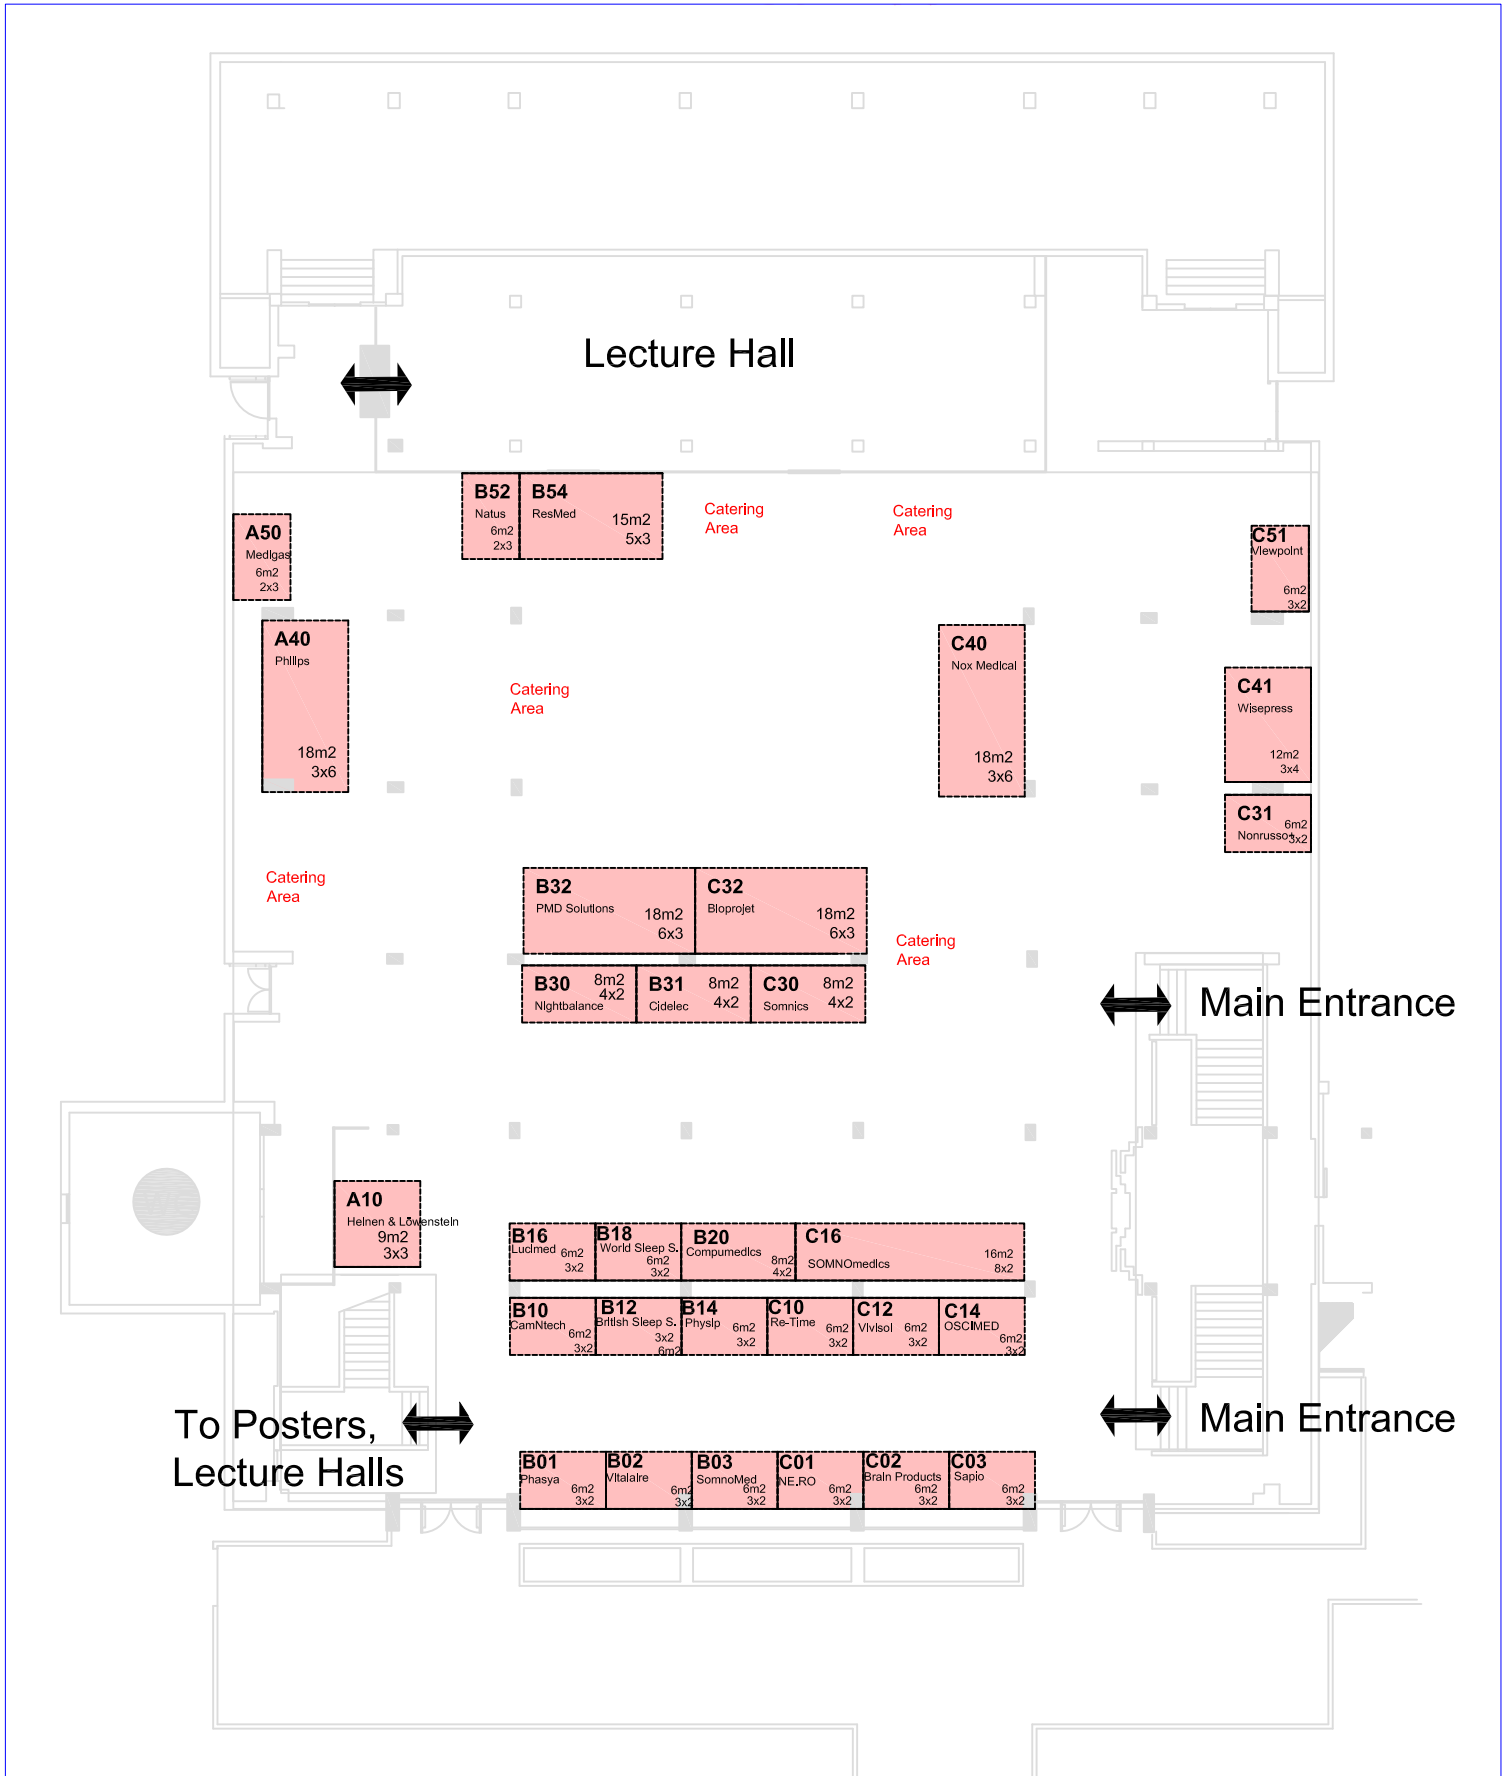

## FLOOR PLAN 2016

Bologna, Italy, September 13 - 16, 2016

### Legend

- Open sides - max. 1/3 of the stand sides along corridors can be closed with elements of more than 1.50 m height
- Closed sides - walls to be built by the exhibitor, the organizer does not supply any stand construction - space only